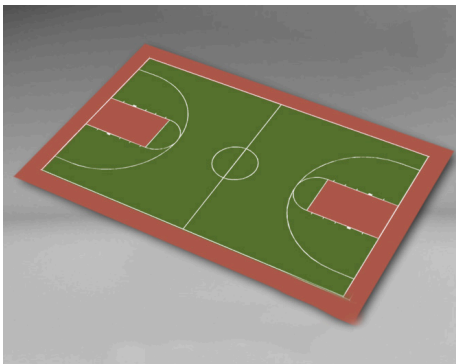

VERSACOURT GAME TILE KIT LAYOUTS

H-1
20'7" x 24'10"

H-2
25'8" x 25'8"

H-3
30'9" x 25'8"

H-4
30'9" x 28'2"

H-5
30'9" x 30'9"

H-6
35'9"W x 29'11" L

H-7
44'3" x 28'2"

H-8
45'11" x 29'11"

VERSACOURT GAME TILE KIT LAYOUTS

H-9
49'4" x 30'9"

H-10
59'5" x 30'9"

F-11
35'9" x 65'4"

F-12
44'3" x 75'6"

F-13
51'0" x 83'11"

F-14
59'5" x 94'11"

T-15
51'0" x 99'11"

T-16
59'5" x 120'2"

VERSACOURT GAME TILE KIT LAYOUTS

S-1
6'3" x 41'8"

S-2
7'1" x 41'8"

S-3
7'11" x 41'8"

S-4
8'9" x 41'8"

S-5
9'7" x 41'8"