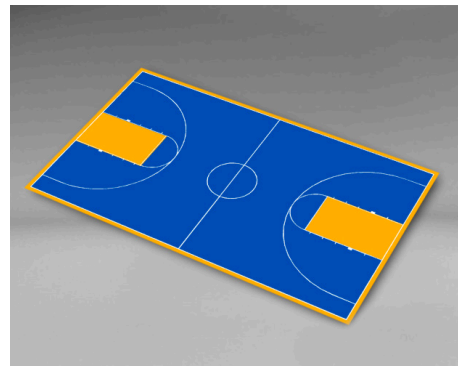

VERSACOURT GAME TILE KIT LAYOUTS

H-1
20'7" x 24'10"

H-2
25'8" x 25'8"

H-3
30'9" x 25'8"

H-4
30'9" x 28'2"

H-5
30'9" x 30'9"

H-6
35'9"W x 29'11" L

H-7
44'3" x 28'2"

H-8
45'11" x 29'11"

VERSACOURT GAME TILE KIT LAYOUTS

H-9
49'4" x 30'9"

H-10
59'5" x 30'9"

F-11
35'9" x 65'4"

F-12
44'3" x 75'6"

F-13
51'0" x 83'11"

F-14
59'5" x 94'11"

T-15
51'0" x 99'11"

T-16
59'5" x 120'2"

VERSACOURT GAME TILE KIT LAYOUTS

S-1
6'3" x 41'8"

S-2
7'1" x 41'8"

S-3
7'11" x 41'8"

S-4
8'9" x 41'8"

S-5
9'7" x 41'8"