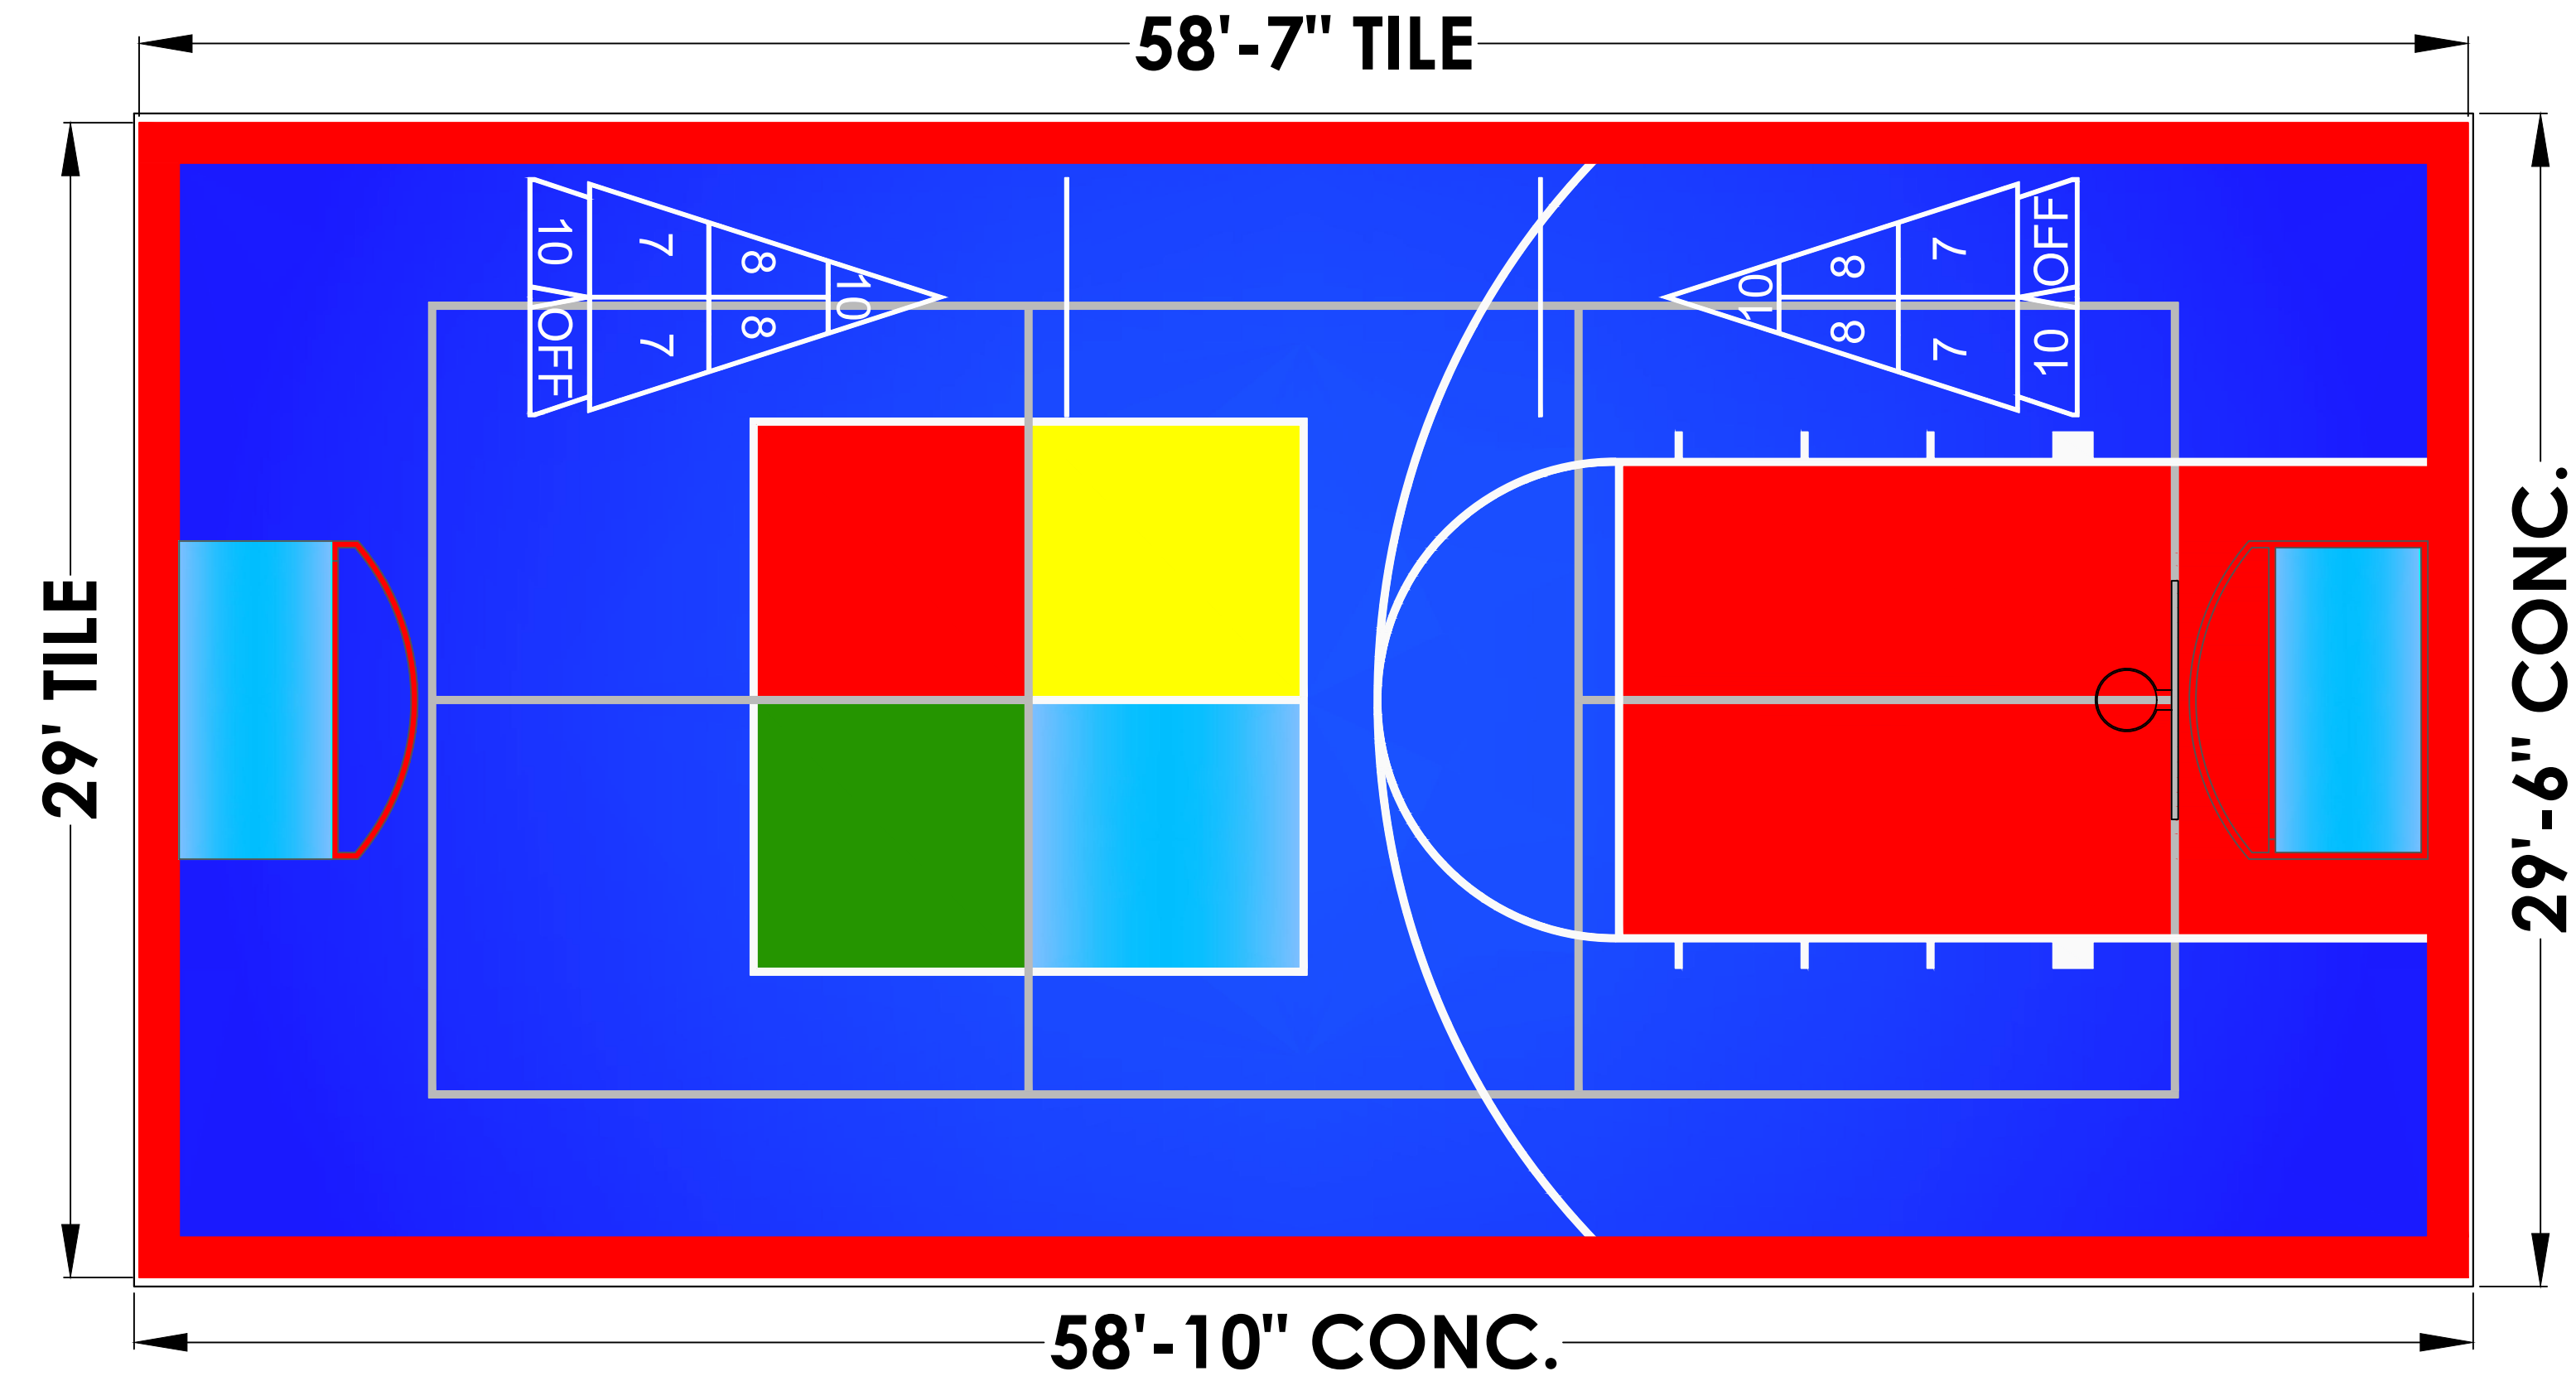

VERSACOURT FACILITY

- SPEED OUTDOOR TILE: ROYAL BLUE, LIGHT BLUE, BRIGHT RED, EMERALD GREEN & YELLOW
- CUSTOM SIZE TILE AREA: 58'-7" X 29'
- OVER CONCRETE BASE: 58'-10" X 29'-6"
- 72" ADJUSTABLE GOAL
- PICKLEBALL NET SYSTEM
- 2" WHITE MARKINGS: 1/2 COURT BASKETBALL, SHUFFLEBOARD, 4SQUARE
- 2" RED MARKINGS HOCKEY CREASE
- 2" GREY MARKINGS PICKLEBALL

PLAN VIEW

SCALE: 1/4" = 1'-0"

THIS DRAWING IS THE PROPERTY OF VERSACOURT, INC. AND SHALL NOT BE RELEASED OR DISTRIBUTED WITHOUT WRITTEN PERMISSION. CONCEPTUAL DRAWING ONLY.